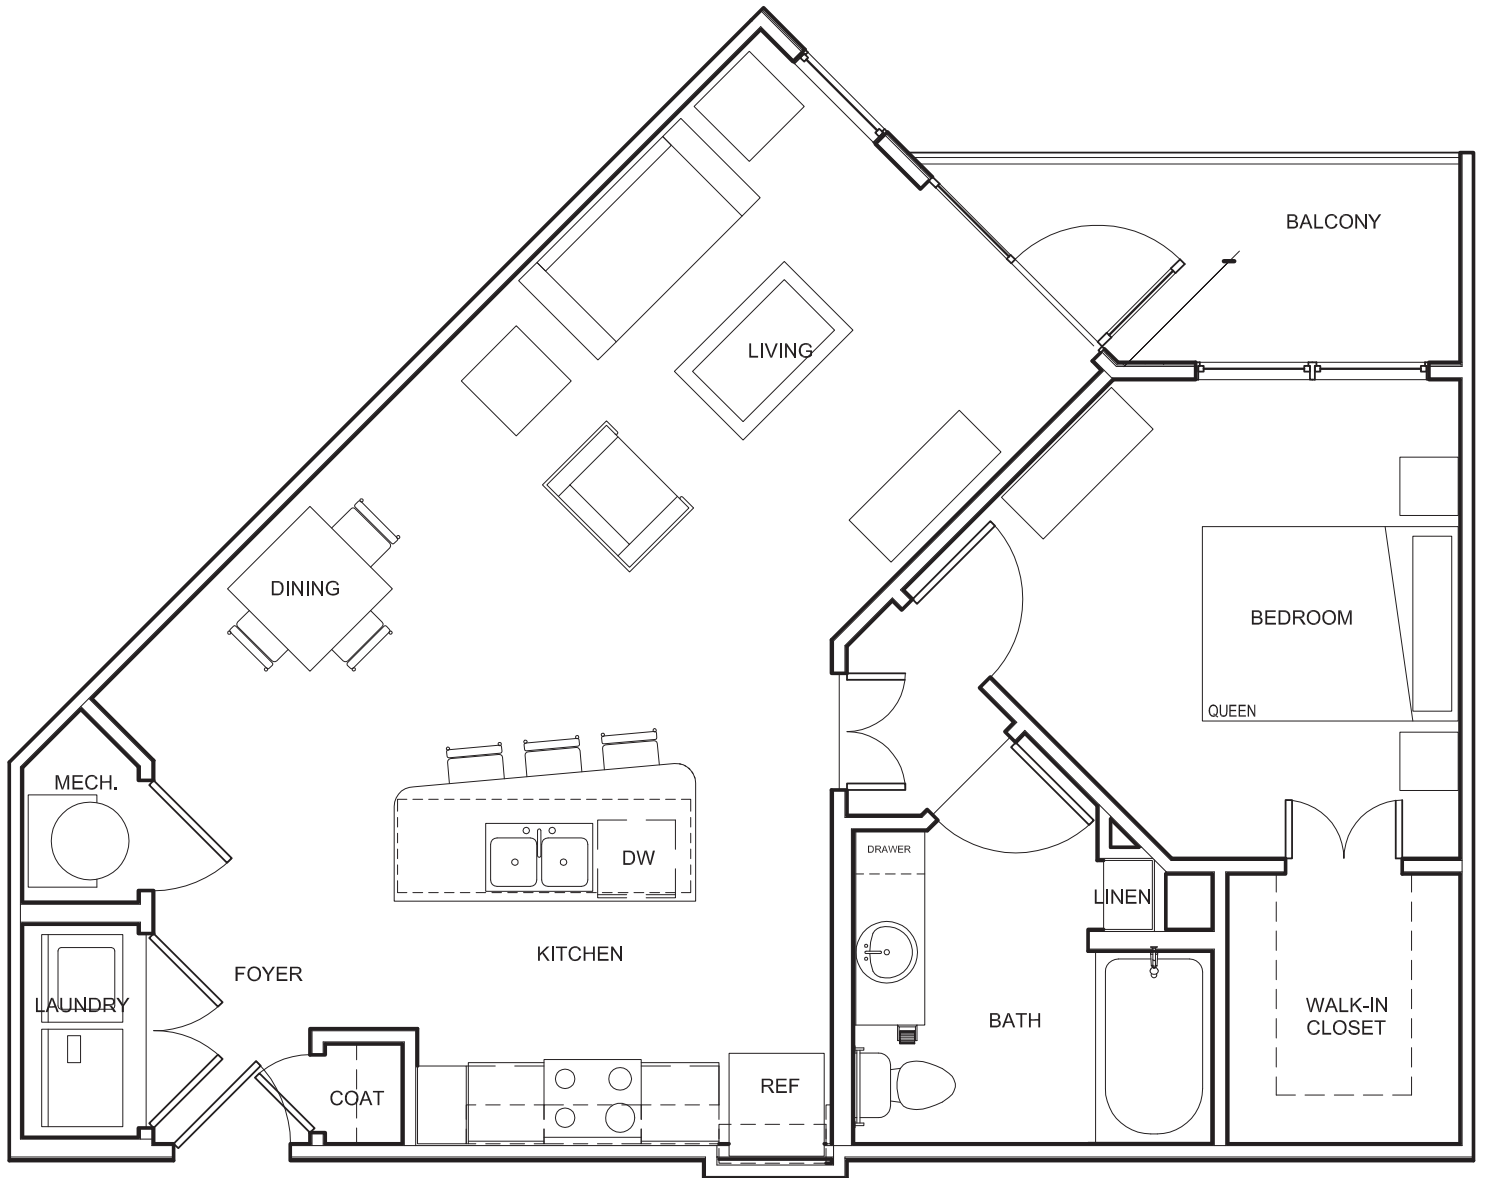

THE BRADY

APARTMENTS

UNIT A3: 1 BEDROOM / 1 BATH (799 SQ FT)

\$ _____
APPLICATION FEE

\$ _____
DEPOSIT

\$ _____
PET CHARGES

Please note that all floor plans indicate approximate square footage. Your assigned unit may vary in square footage from these samples.