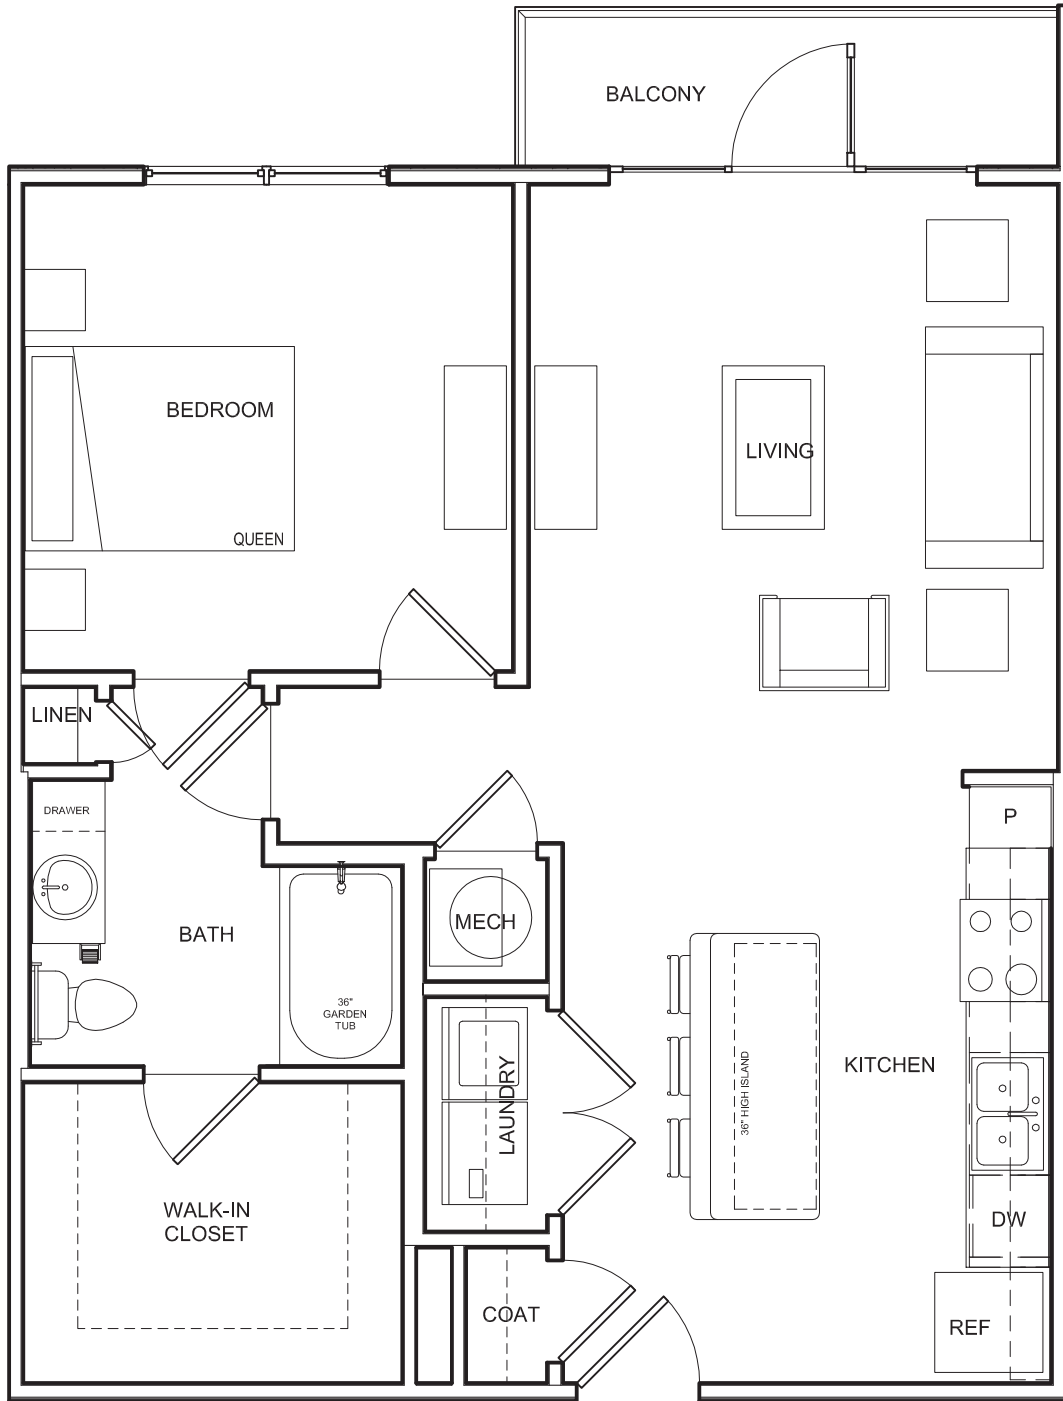

THE BRADY

APARTMENTS

UNIT A7: 1 BEDROOM / 1 BATH (788 SQ FT)

\$ _____
APPLICATION FEE

\$ _____
DEPOSIT

\$ _____
PET CHARGES

Please note that all floor plans indicate approximate square footage. Your assigned unit may vary in square footage from these samples.